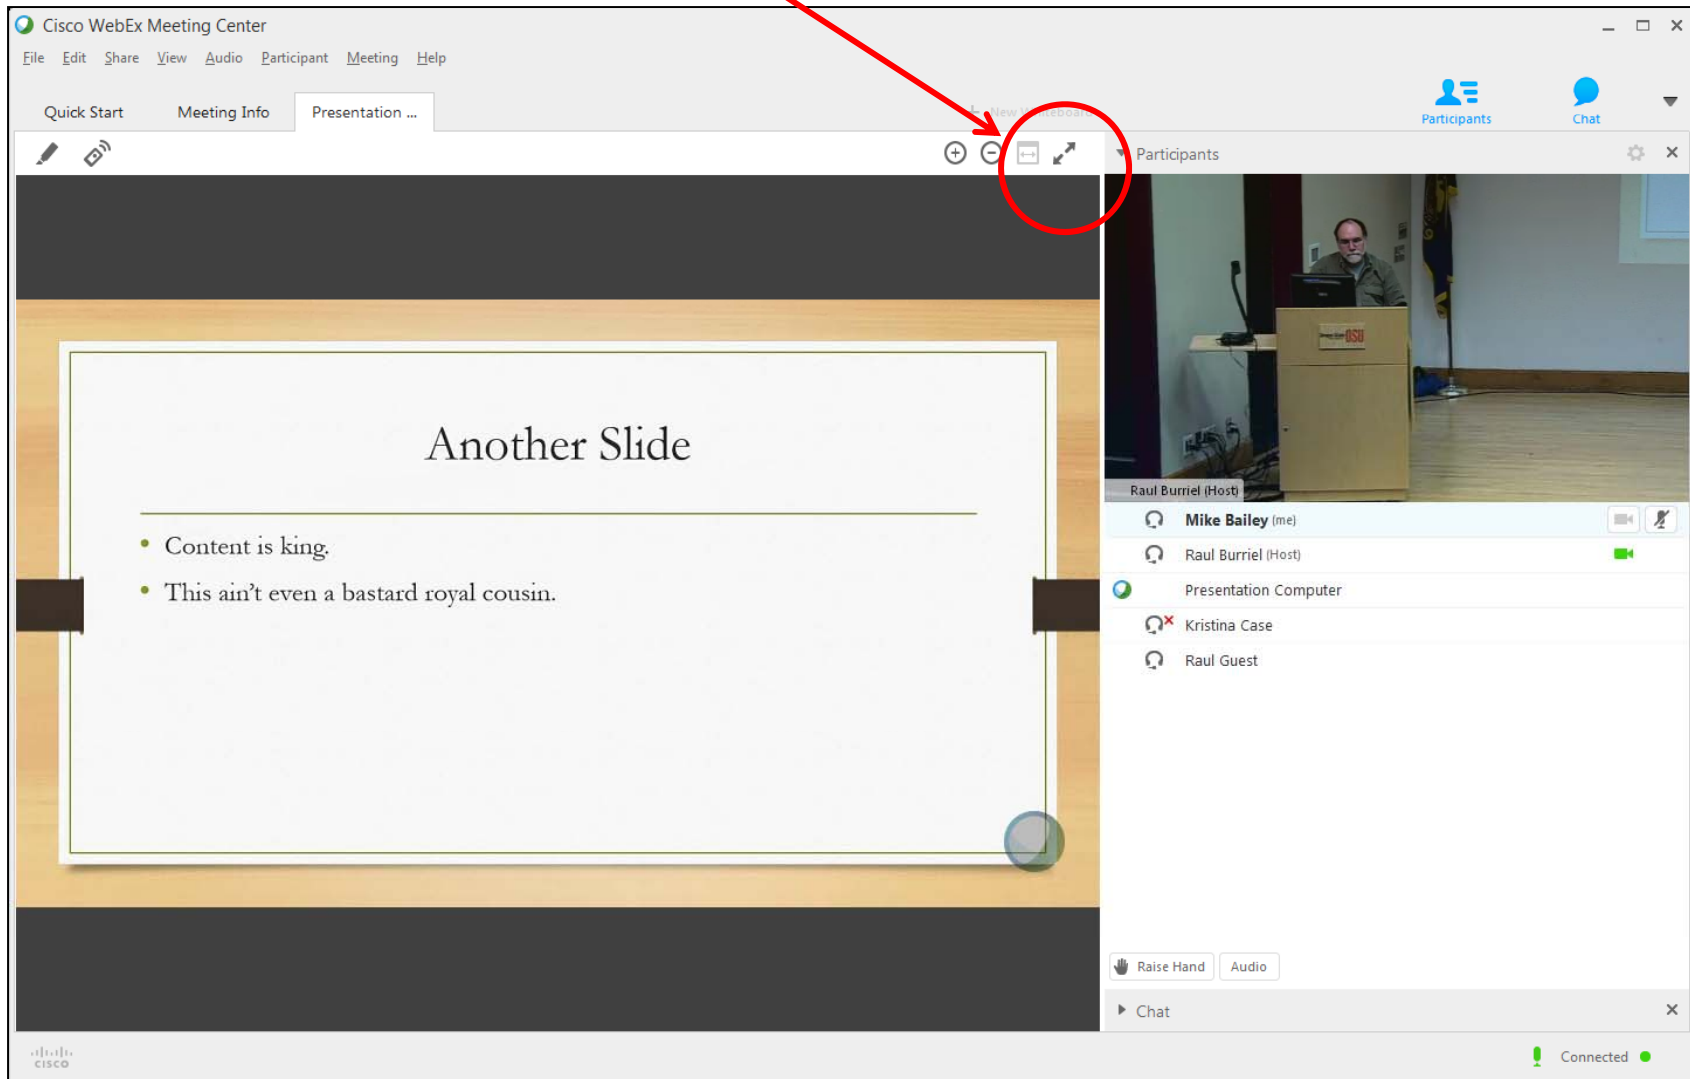

WebEx Normal-screen Mode

Click here to get into WebEx Full-screen mode

WebEx Full-screen Presentation Mode

Click here to get into WebEx Full-screen Speaker Mode

WebEx Full-screen Speaker Mode

Click here to get back

You can access meeting controls here

Exit Full-Screen View

Raul Burriel (Host)

You are now viewing high-quality video.

Start My Video Mute Me

Raul Burriel (Host) Presentation Computer Kristina Case Raul Guest

This is the menu that the green bar brings up

Click here to Return to the original mode

The screenshot shows a presentation application window titled "Presentation Computer's Application". The interface includes a top toolbar with several icons: a blue "Return" button with a circular arrow icon, a "Audio" icon, a "Mute Me" icon, a "Participants" icon, a "Chat" icon, and an "Annotate" icon. A red circle highlights the "Return" button, and a red arrow points from the text above to it. Below the toolbar, a green bar displays the text "Viewing Presentation Computer's ap...". The main content area features a slide titled "Another Slide" with a horizontal line and two bullet points: "• Content is king." and "• This ain't even a bastard royal cousin." In the top right corner, there is a small video thumbnail of a person at a podium, labeled "Raul Burrell (Host)". The bottom right corner of the application window contains a vertical stack of navigation icons.