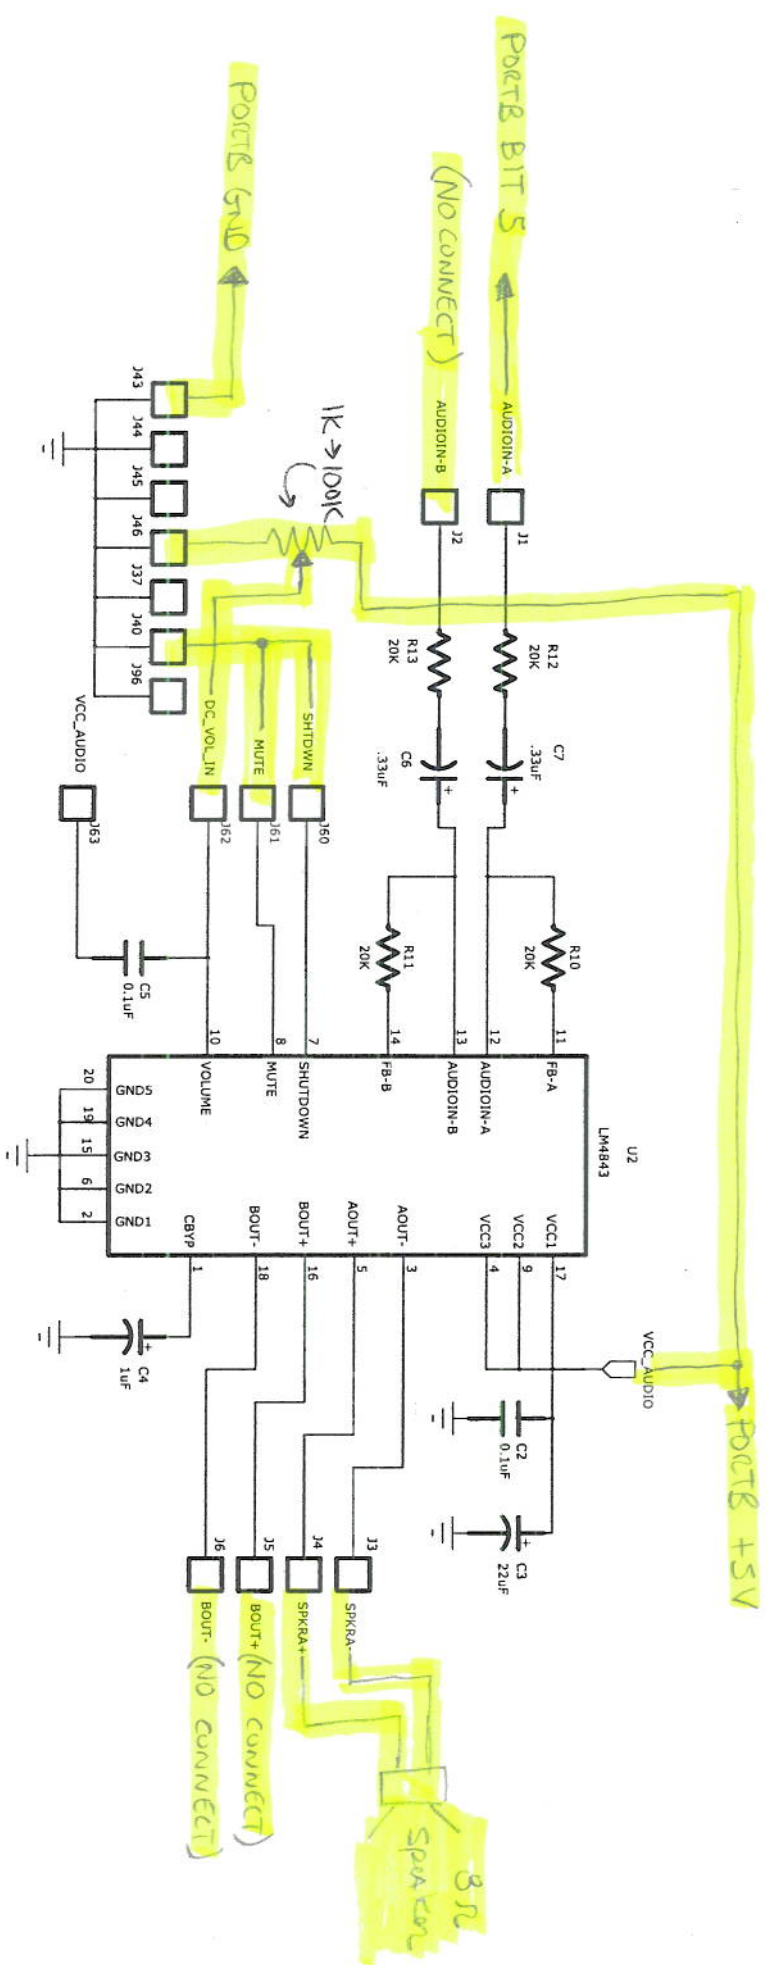

HARDWARE SETUP FOR SIREN.c CODE (INCLASS)

LTR

Pot maybe substituted with:

DRAWN: DATED:

COMPANY: <Com

TITLE: