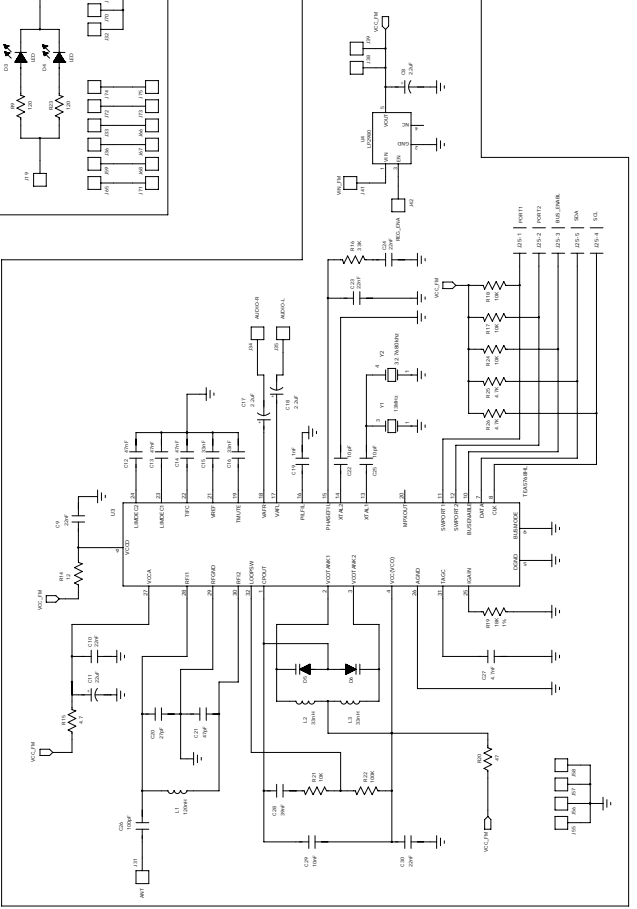

REVISION HISTORY	
REV	DESCRIPTION