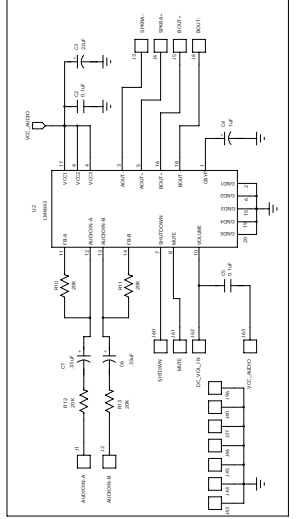

REVISION HISTORY	
REV	DESCRIPTION