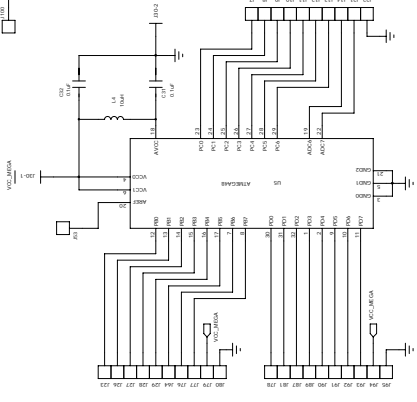

REVISION HISTORY	
REV	DESCRIPTION