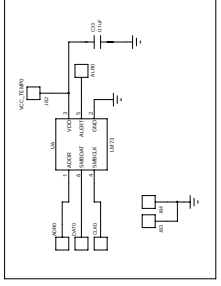

REVISION HISTORY	
REV	DESCRIPTION