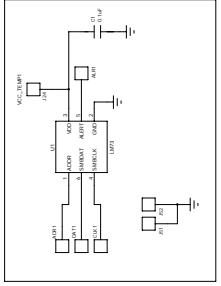

REVISION HISTORY	
REV	DESCRIPTION