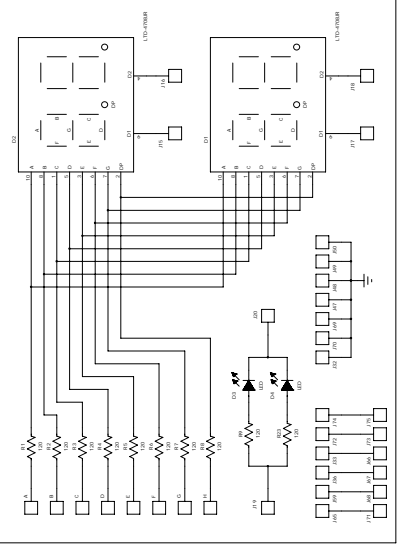

REVISION HISTORY	
REV	DESCRIPTION